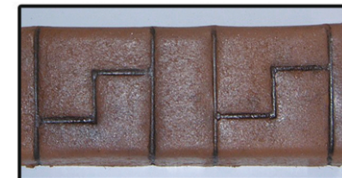

"The strength of concrete, The natural beauty of brick or stone"

No other edging company or product can compare to Border Magic®

Our color is throughout, not a layered on system that can chip or peel off. Our final process locks the color in when we apply our Border Magic® premium sealers. With our exclusive 10-Year Limited Warranty, outstanding customer service, and a 98.4% customer referral rating, its no wonder at Border Magic®, **We've Got The Edge!**®

Bedrock (Natural Grout)

Cobblestone (Natural Grout)

Flagstone (Brown Grout)

Soldier Course (Natural Grout)

Spaced Offset Brick (Black Grout)

Cobble Brick (Black Grout)

Double Brick (Black Grout)

Basket Weave (Black Grout)

Single Brick (Black Grout)

Triple Brick (9 Inch only)

Spaced L-Brick (Black Grout)

Spaced H-Brick (Black Grout)

No patterns to fit your decor?

Ask about our Signature Patterns*made exclusively
by your local Border Magic® Franchise

Cobble Brick *

Soldier Course *

Scatter Stone *

Double Brick *

WE'VE GOT THE EDGE®

Note: samples shown are photographs and should not be used to pick or determine color. Ask your Border Magic® representative to show you actual samples at your home for choosing the pattern and color that is the right fit for you. All Patterns are made on site just for you and just like real stone, no two will be exactly alike.