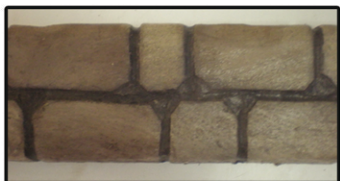

Bedrock (Natural Grout)

Cobblestone (Natural Grout)

Flagstone (Brown Grout)

Soldier Course (Natural Grout)

Spaced Offset Brick (Black Grout)

Cobble Brick (Black Grout)

Double Brick (Black Grout)

Basket Weave (Black Grout)

Single Brick (Black Grout)

Triple Brick (9 Inch only)

Spaced L-Brick (Black Grout)

Spaced H-Brick (Black Grout)

No patterns to fit your decor?

Ask about our Signature Patterns*made exclusively
by your local Border Magic® Franchise

Cobble Brick *

Soldier Course *

Scatter Stone *

Double Brick *

WE'VE GOT THE EDGE®

Note: samples shown are photographs and should not be used to pick or determine color. Ask your Border Magic® representative to show you actual samples at your home for choosing the pattern and color that is the right fit for you. All Patterns are made on site just for you and just like real stone, no two will be exactly alike.