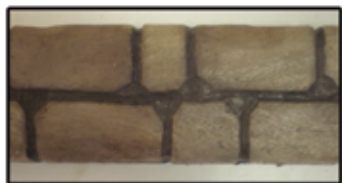

Bedrock (Natural Grout)

Cobblestone (Natural Grout)

Flagstone (Brown Grout)

Soldier Course (Natural Grout)

Spaced Offset Brick (Black Grout)

Cobble Brick (Black Grout)

Double Brick (Black Grout)

Basket Weave (Black Grout)

Single Brick (Black Grout)

Triple Brick (9 Inch only)

Spaced L-Brick (Black Grout)

Spaced H-Brick (Black Grout)

No patterns to fit your decor?

Ask about our Signature Patterns*made exclusively
by your local Border Magic® Franchise

Cobble Brick *

Soldier Course *

Scatter Stone *

Double Brick *

WE'VE GOT THE EDGE®

Note: samples shown are photographs and should not be used to pick or determine color. Ask your Border Magic® representative to show you actual samples at your home for choosing the pattern and color that is the right fit for you. All Patterns are made on site just for you and just like real stone, no two will be exactly alike.