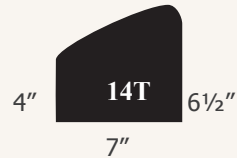

Natural Designer Series Edging

Custom Molds available to your specifications