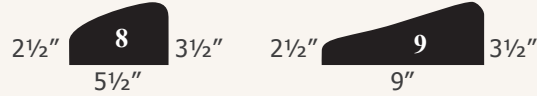

Commercial with mower edge
Designed for use with
larger mowing equipment

Driveways
Parking lots
Landscaping

Commercial
Parking lots
Driveways
Dividers

Commercial
Parking lots
Driveways

Natural Designer Series Edging